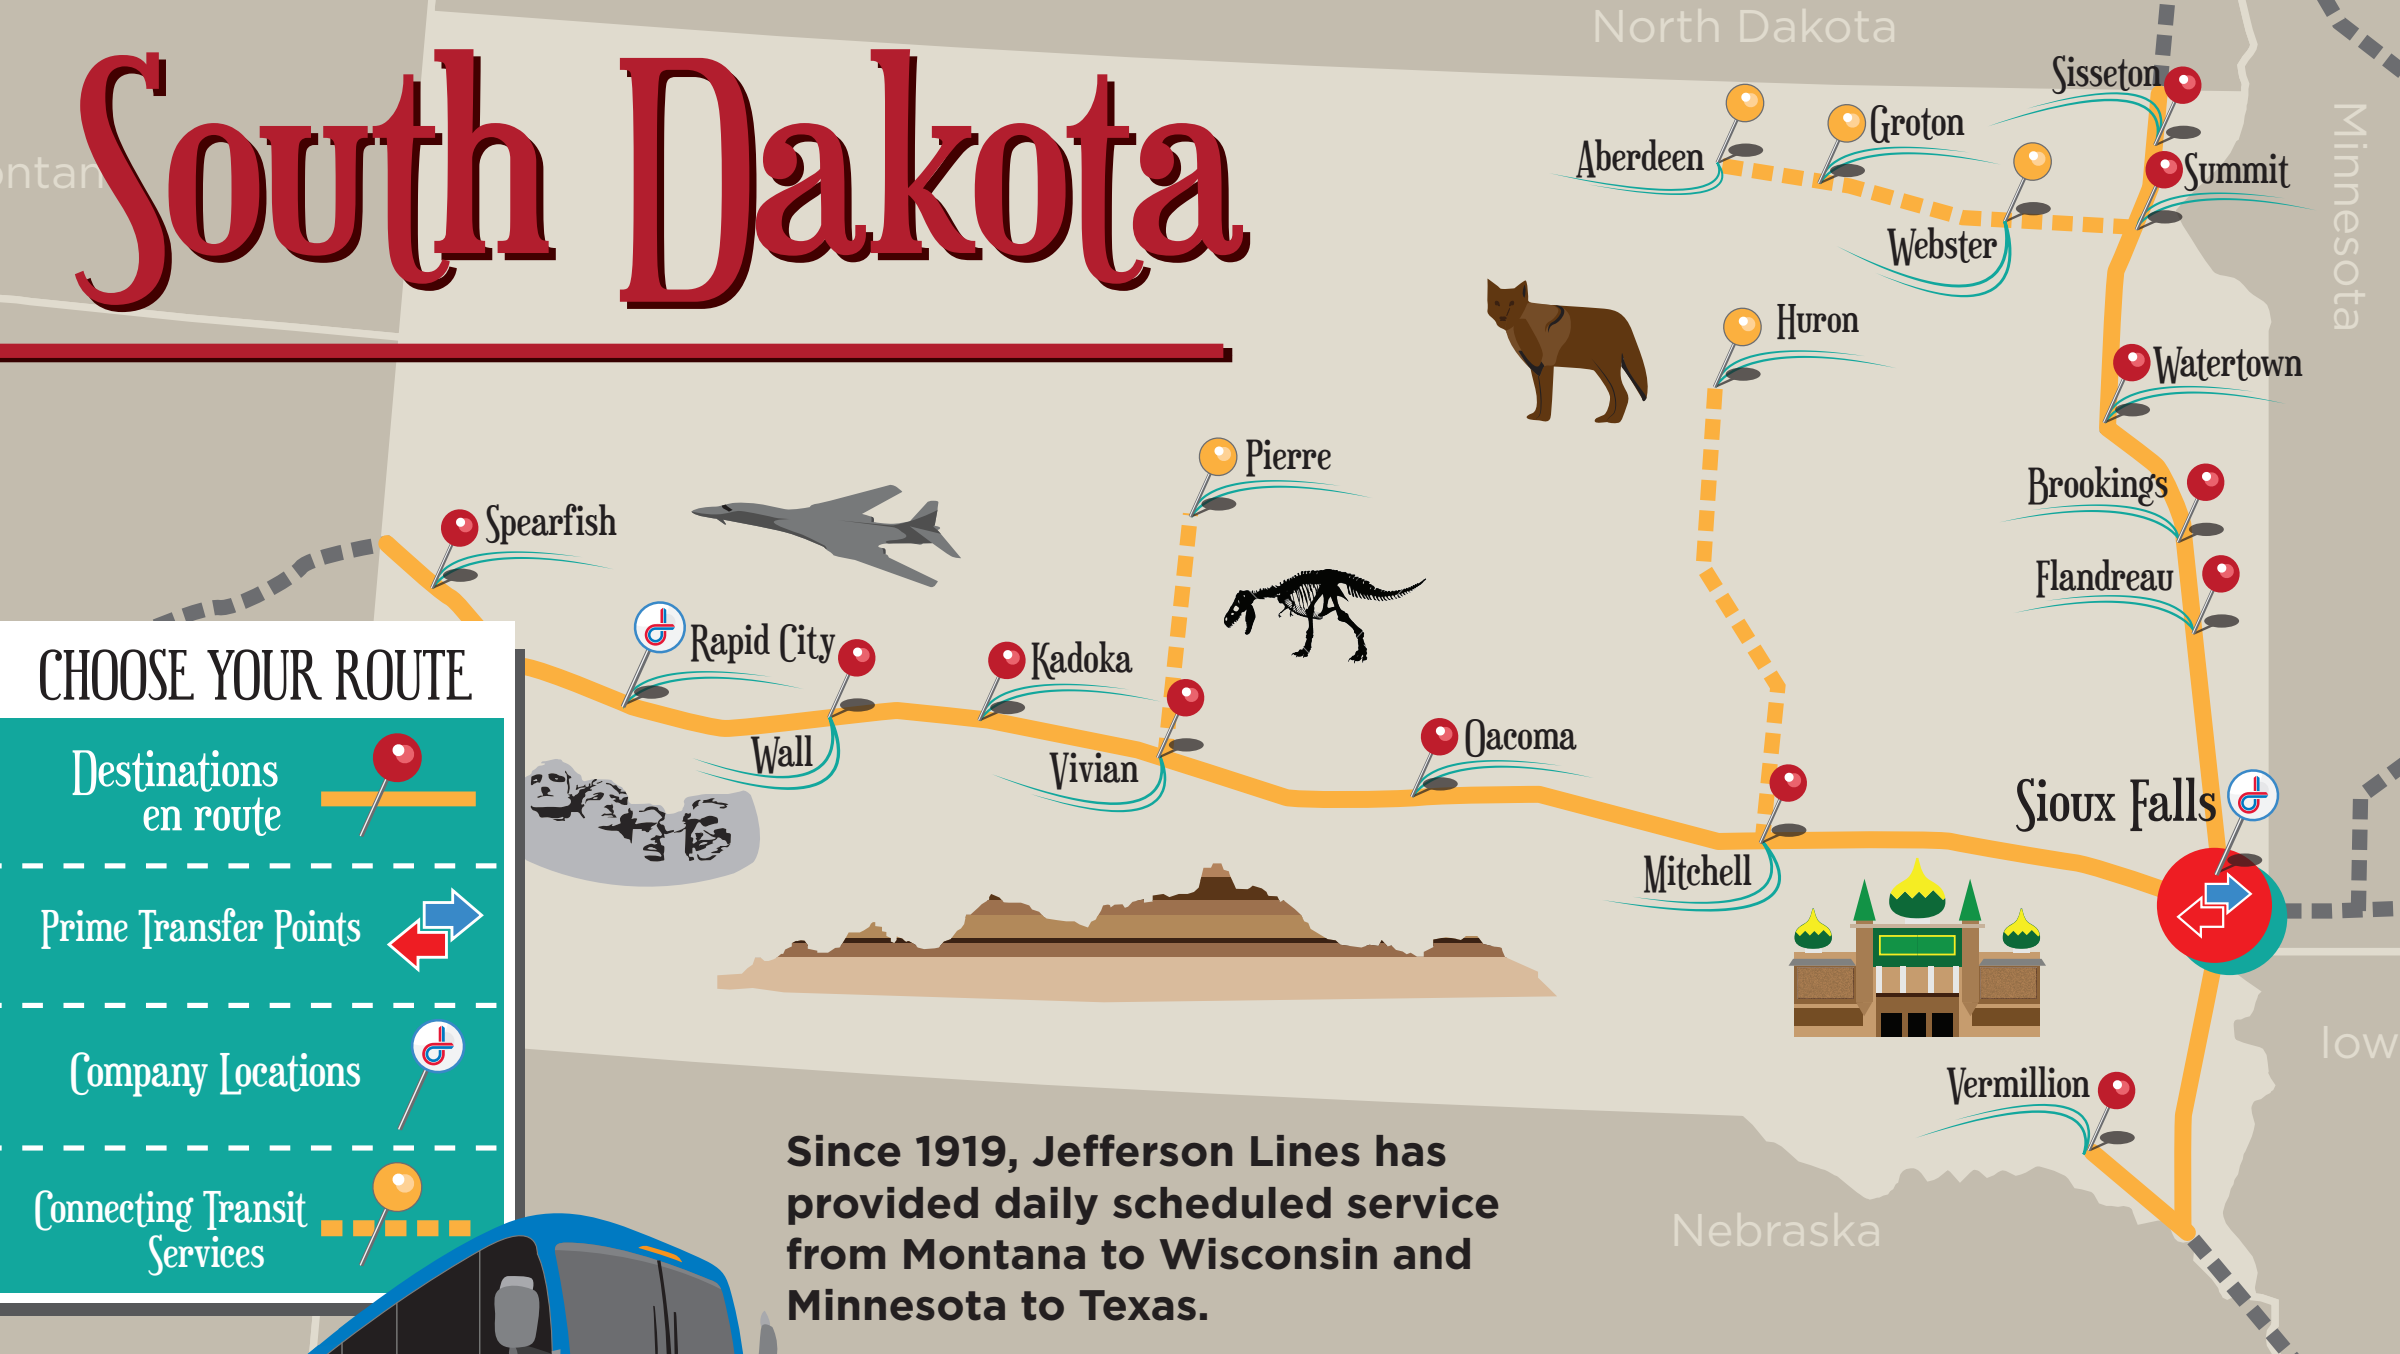

South Dakota

Since 1919, Jefferson Lines has provided daily scheduled service from Montana to Wisconsin and Minnesota to Texas.

JEFFERSON & LINES

info@jeffersonlines.com

Connecting you to your
Favorite Destinations
jeffersonlines.com
800-451-5333